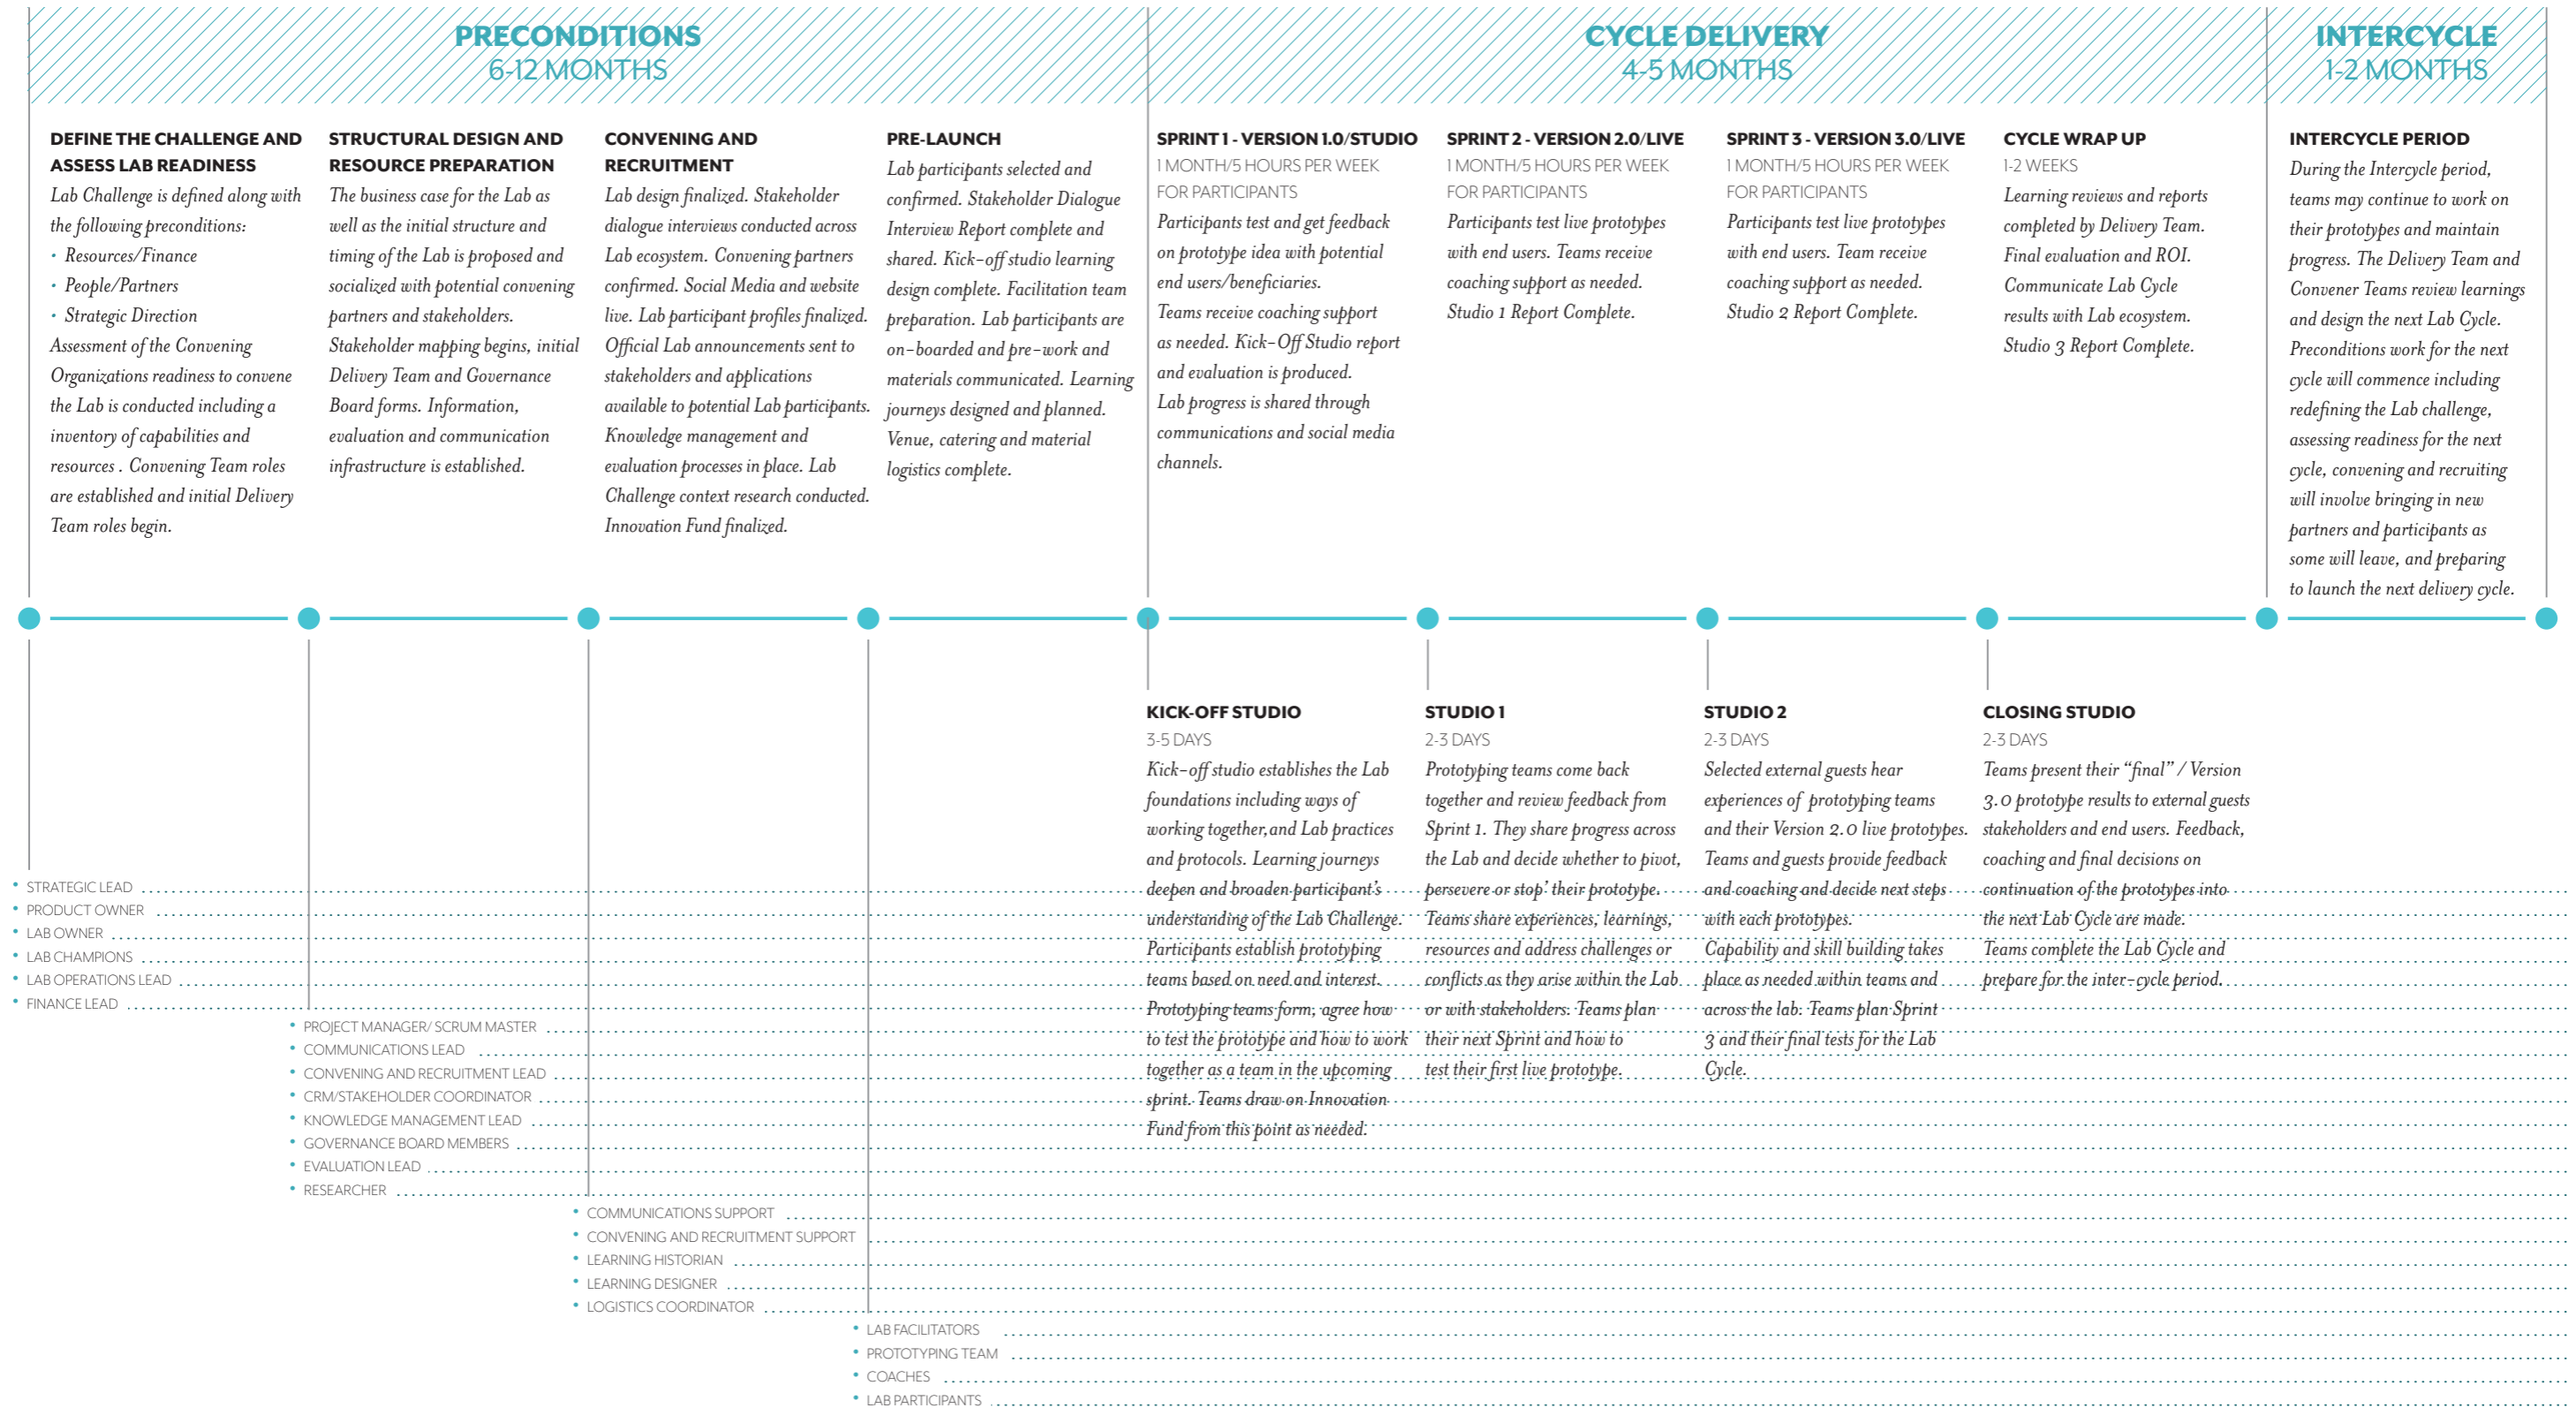

SOCIAL LAB CYCLE OVERVIEW - DETAIL

DELIVERY AND CONVENER TEAM ROLES